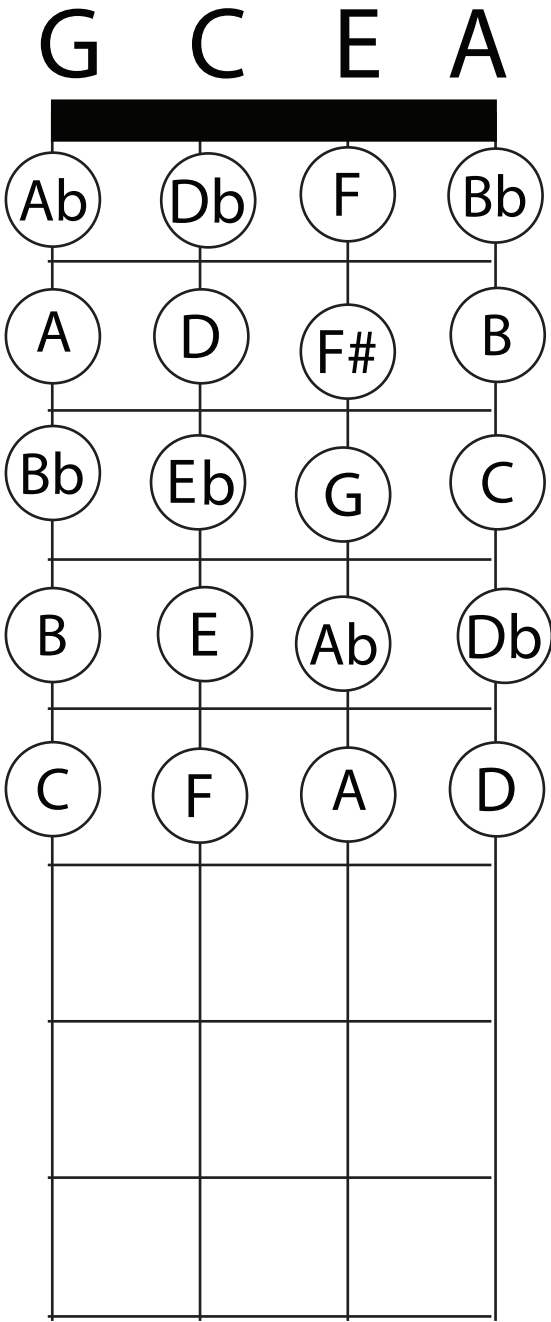

# Ukulele notes at the top of the neck

G scale:  
G, A, B, C, D, E, F#, G

A scale: 3 sharps  
A, B, C#, D, E, F#, G#, A

C scale:  
C, D, E, F, G, A, B, C