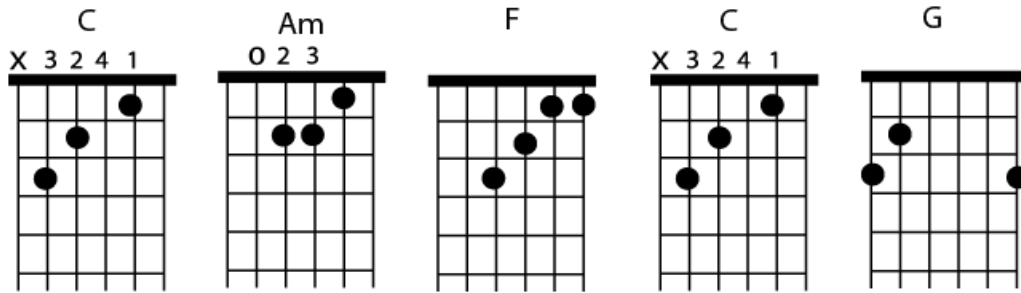

Stand by me

C Am
 When the night has come And the land is dark
 F G C
 And the moon is the only light we'll see,
 C Am
 No, I won't be afraid, No, I won't be afraid
 F G C
 Just as long as you stand, stand by me.

G G7 C
 And darling, darling, Stand by me,
 Am
 Oh now, now, stand by me.
 F G C
 Stand by me, Stand by me, Stand by me,
 C
 If the sky that we look upon
 Am
 Should tumble and fall
 F G C
 And the mountain should crumble to the sea,
 C
 I won't cry, I won't cry,
 Am
 No, I won't shed a tear
 F G C
 Just as long as you stand, stand by me.